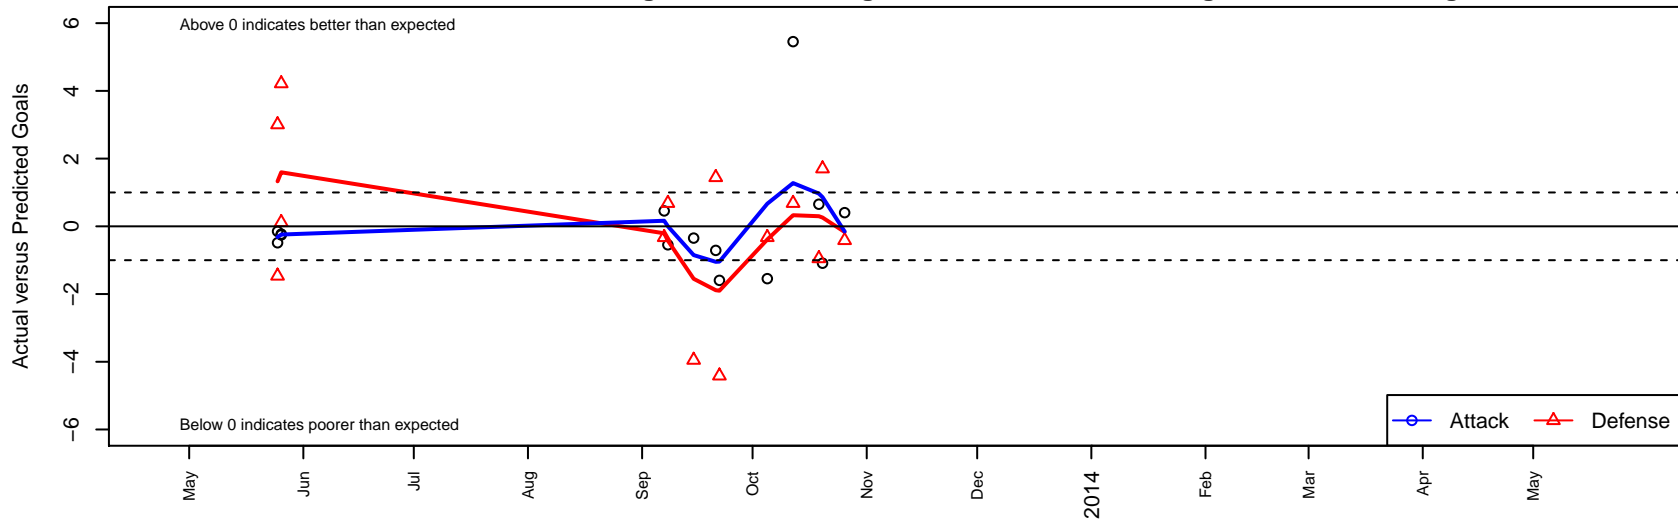

Basin Utd Inferno G02
Dots are actual minus expected GF (blue circles) and GA (red triangles).
Blue line is smoothed change in attack strength. Red is smoothed change in defense strength.